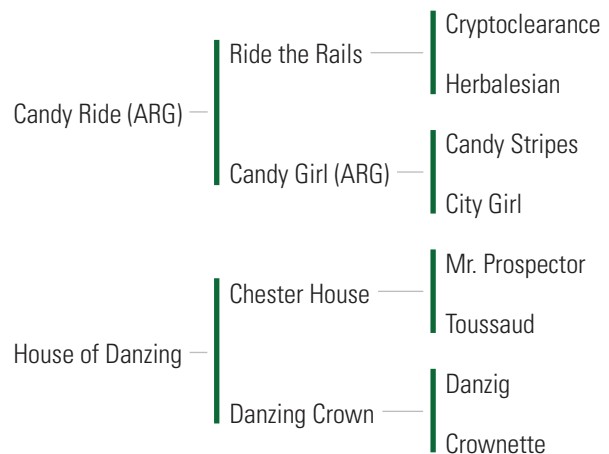

Candy Ride has found success with a wide variety of mares by stallions that descend from the **Nasrullah** line. His grade one winner Misremembered is out of a mare by **Quack** (by **T.V. Lark**). From the **Caro** branch of Nasrullah, Candy Ride has three stakes winners, including graded scorer Candy Boy out of a mare by **In Excess**, as well as stakes winners out of mares by that horse's son, **Indian Charlie**, and **Cozzene**. Candy Ride's own broodmare sire, Candy Stripes, is by **Nasrullah** grandson **Blushing Groom**, and it is worth considering breeding back over mares from the **Blushing Groom**, including **Rahy**, **Mt. Livermore** (and sons **Oriente** and **Housebuster**), **Cherokee Run** (in the male line of the dam of a Candy Ride stakes winner) and **Arazi**.

Looking at Candy Ride with **Hail to Reason/Turn-to** line mares, we can note grade one El Brujo out of a mare by **Devil's Bag** (by **Halo**, and a brother to **Saint Ballado**), a stakes winner out of a mare by **Southern Halo** (sire of **More Than Ready**), and a stakes winner out of a mare by **Lord Avie**. Candy Ride also has grade one winner Home Sweet Aspen and grade two winner Kettle Corn out of a mares by **Groovy** and **Lil E Tee** from the **Buckpasser** line; a grade winner out of a mare by **Old Trieste**, a stakes winner out of a mare by his sire, **A.P. Indy**, and a graded winner out of a mare by his sire, **Seattle Slew**; and a stakes winner out of a mare by **Broad Brush**.

- Alan Porter

2018 STUD FEE: $25,000 LFSN