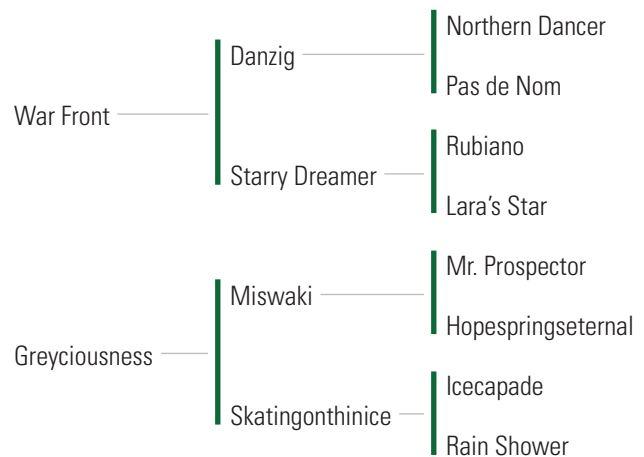

Out **A.P. Indy** line mares, War Front already has five stakes winners, including millionaire Departing, from daughters of **Pulpit** (sire of **Tapit** and **Sky Mesa**), and a stakes winner out of a mare by **Old Trieste**, suggesting other sources of **A.P. Indy**, such as **Malibu Moon**, **Mineshaft**, **Congrats**, **Flatter** and **Bernardini**. From **Roberto** line mares come grade one winners War Command and Line of Battle, out of daughters of **Red Ransom**, and **Arch** (by **Kris S.**), and a stakes winner out of a mare by **Repriced**, also suggesting **Dynaformer**, **Lear Fan** and **Silver Hawk**. War Front's multiple grade one winner Declaration of War is one of two graded winners out of mares by **Rahy**, from the **Blushing Groom** line, and from the same sire line he also has a grade two winner from a daughter of **Housebuster** (by **Mt. Livermore**). From the **In Reality** line, War Front has grade one scorer Data Link from a daughter of **Known Fact**.

- Alan Porter

2018 STUD FEE: JAPAN